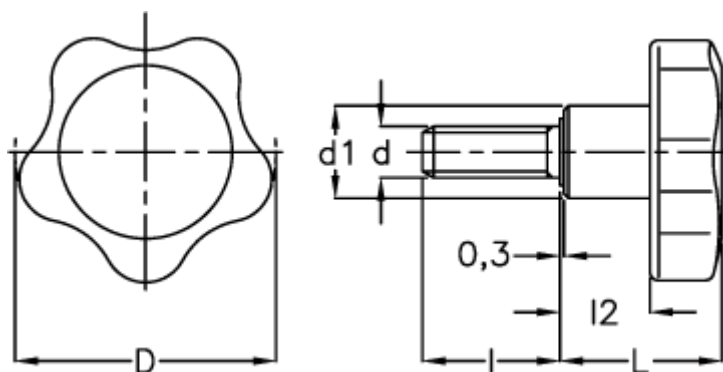

# Data Sheet

Article number: 2302166155  
Description: E+G Lobe knobs  
VC.692/25 p-M6x30

## Measures

---

D = 25  
d1 = 12  
d 6g = M6  
l = 30  
L = 20  
12 = 10